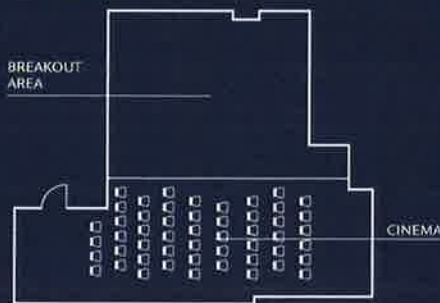

MEETINGS AND EVENTS

Ideal for meetings and social gatherings, Park Plaza Wallstreet Berlin Mitte boasts modern event space that includes two function rooms for up to 140 delegates. With an additional executive top-floor boardroom with stunning views across the city and a private auditorium for exclusive presentations, the hotel is one of Berlin's leading venues. High speed Wi-Fi internet connectivity is available throughout the hotel and the on-site car park can accommodate up to 27 cars.

ROOM NAME	DIMENSION W X L X H(M)	SIZE (M²)	THEATRE	BOARD ROOM	U-SHAPE	CLASS ROOM	CABARET DINNER	BAN- QUET	RECEP- TION
GROUND FLOOR									
NASDAQ	7.0 x 4.0 x 3.4	28	12	12	10	12	-	-	-
NIKKEI	12.0 x 5.0 x 3.4	60	40	28	28	28	-	24	40
DAX	18.0 x 5.0 x 3.4	90	80	38	38	50	-	40	70
NIKKEI & DAX	30.0 x 5.0 x 3.4	150	140	66	66	78	-	64	150
AUDITORIUM	15.0 x 5.0 x 3.2	75	50	-	-	-	-	-	80
TOP FLOOR									
PENTHOUSE	7.0 x 6.0 x 3.6	42	25	12	14	18	-	-	25

GROUND FLOOR

4TH FLOOR

TOP FLOOR

Connect with us online

parkplaza.com

#parkplaza