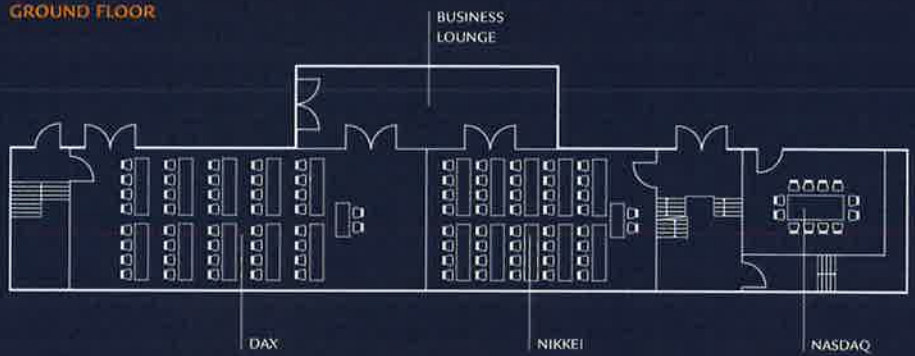

GROUND FLOOR