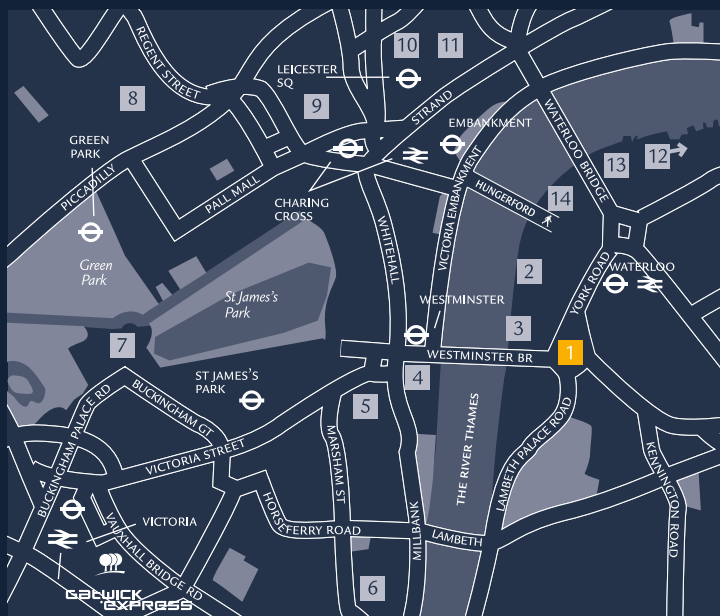

PARK PLAZA WESTMINSTER BRIDGE LONDON

ART MEETS DESIGN
IN ONE OF LONDON'S
GRANDEST EVENTS
AND LEISURE HOTELS

[parkplaza.com/
westminsterbridge](https://parkplaza.com/westminsterbridge)

Park Plaza

WESTMINSTER BRIDGE
LONDON

PARK PLAZA WESTMINSTER BRIDGE LONDON

BOASTING SPECTACULAR VIEWS, PARK PLAZA WESTMINSTER BRIDGE LONDON IS THE PERFECT SETTING FOR A CONFERENCE, BUSINESS EVENT OR CITY BREAK ON THE SOUTH BANK. ICONIC ATTRACTIONS SUCH AS BIG BEN, THE HOUSES OF PARLIAMENT AND THE LONDON EYE ARE ALL WITHIN WALKING DISTANCE.

Situated on London's iconic South Bank, Park Plaza Westminster Bridge London lies in the heart of an eclectic area buzzing with festivals, exhibitions, film and theatre. Offering convenient access to Westminster and Waterloo Station, the hotel also places guests at the heart of the capital's financial and political centre.